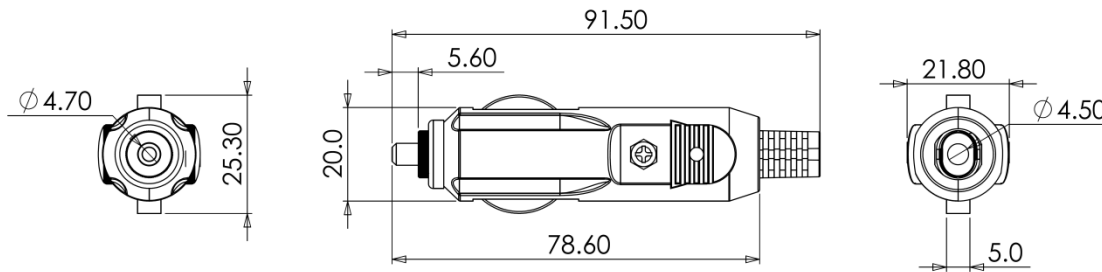

YE-2109L AUTO CIG CABLE PLUG

- W/ 30mm FUSE
- **MATERIALS :**
 - POSITIVE CONTACT:
BRASS NICKEL PLATED
 - SCREW CAP :
BRASS NICKEL PLATED
 - SPRING :
STEEL NICKEL PLATED
 - FUSE HOLDER :
PHOSPHOR BRONZE
 - SHELL COVER :
ABS
 - NEGATIVE CONTACT:
STEEL NICKEL PLATED
 - BOOT :
PVC

俞昌有限公司 YEU TSANG CO. LTD.	品名: ITEM:	YE-2109L AUTO CIG. PLUG w/LED		一般公差 .X ± 0.25 .XX ± 0.10	SHEET: 	單位: unit:	mm	日期: date:	'07/01/23	繪圖: drwn by:	DanielShyr
	料號: PART NO.	YE-2109L	圖號: DRW NO.				比例: scale:	1 : 1	版本: version:	V. 1.0	核准: aprvd by: